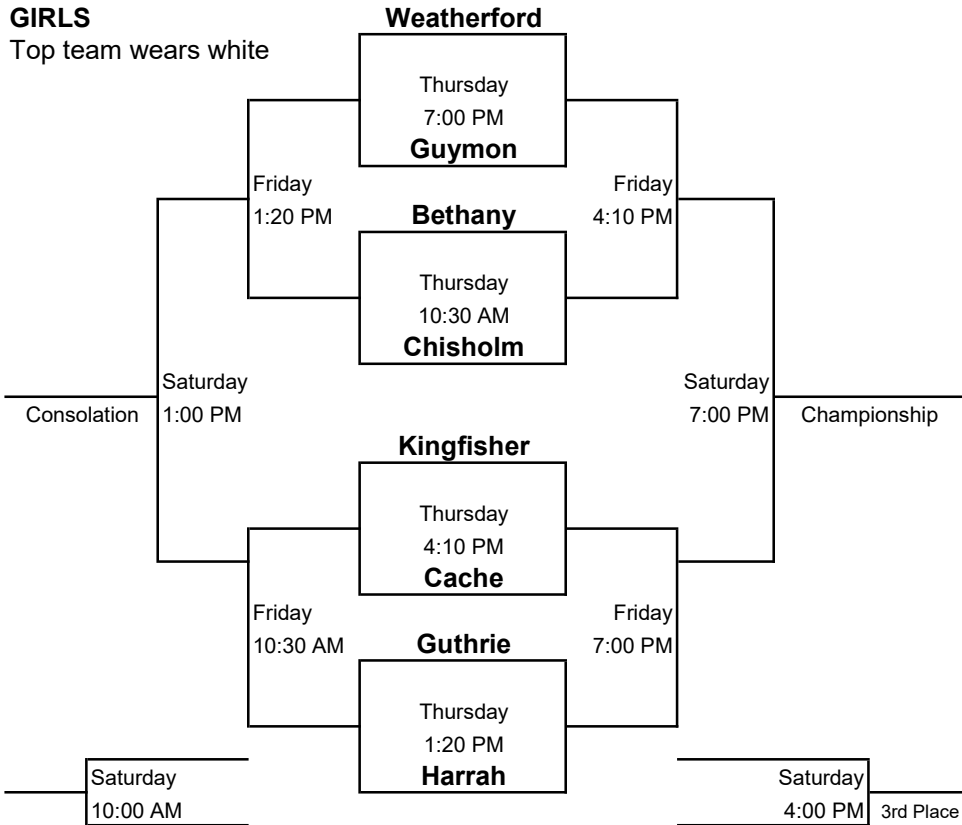

BUCKLE OF THE WHEATBELT INVITATIONAL

January 24-26, 2019

Kingfisher High School, All Purpose Building

GIRLS

Top team wears white

BOYS

Top team wears white